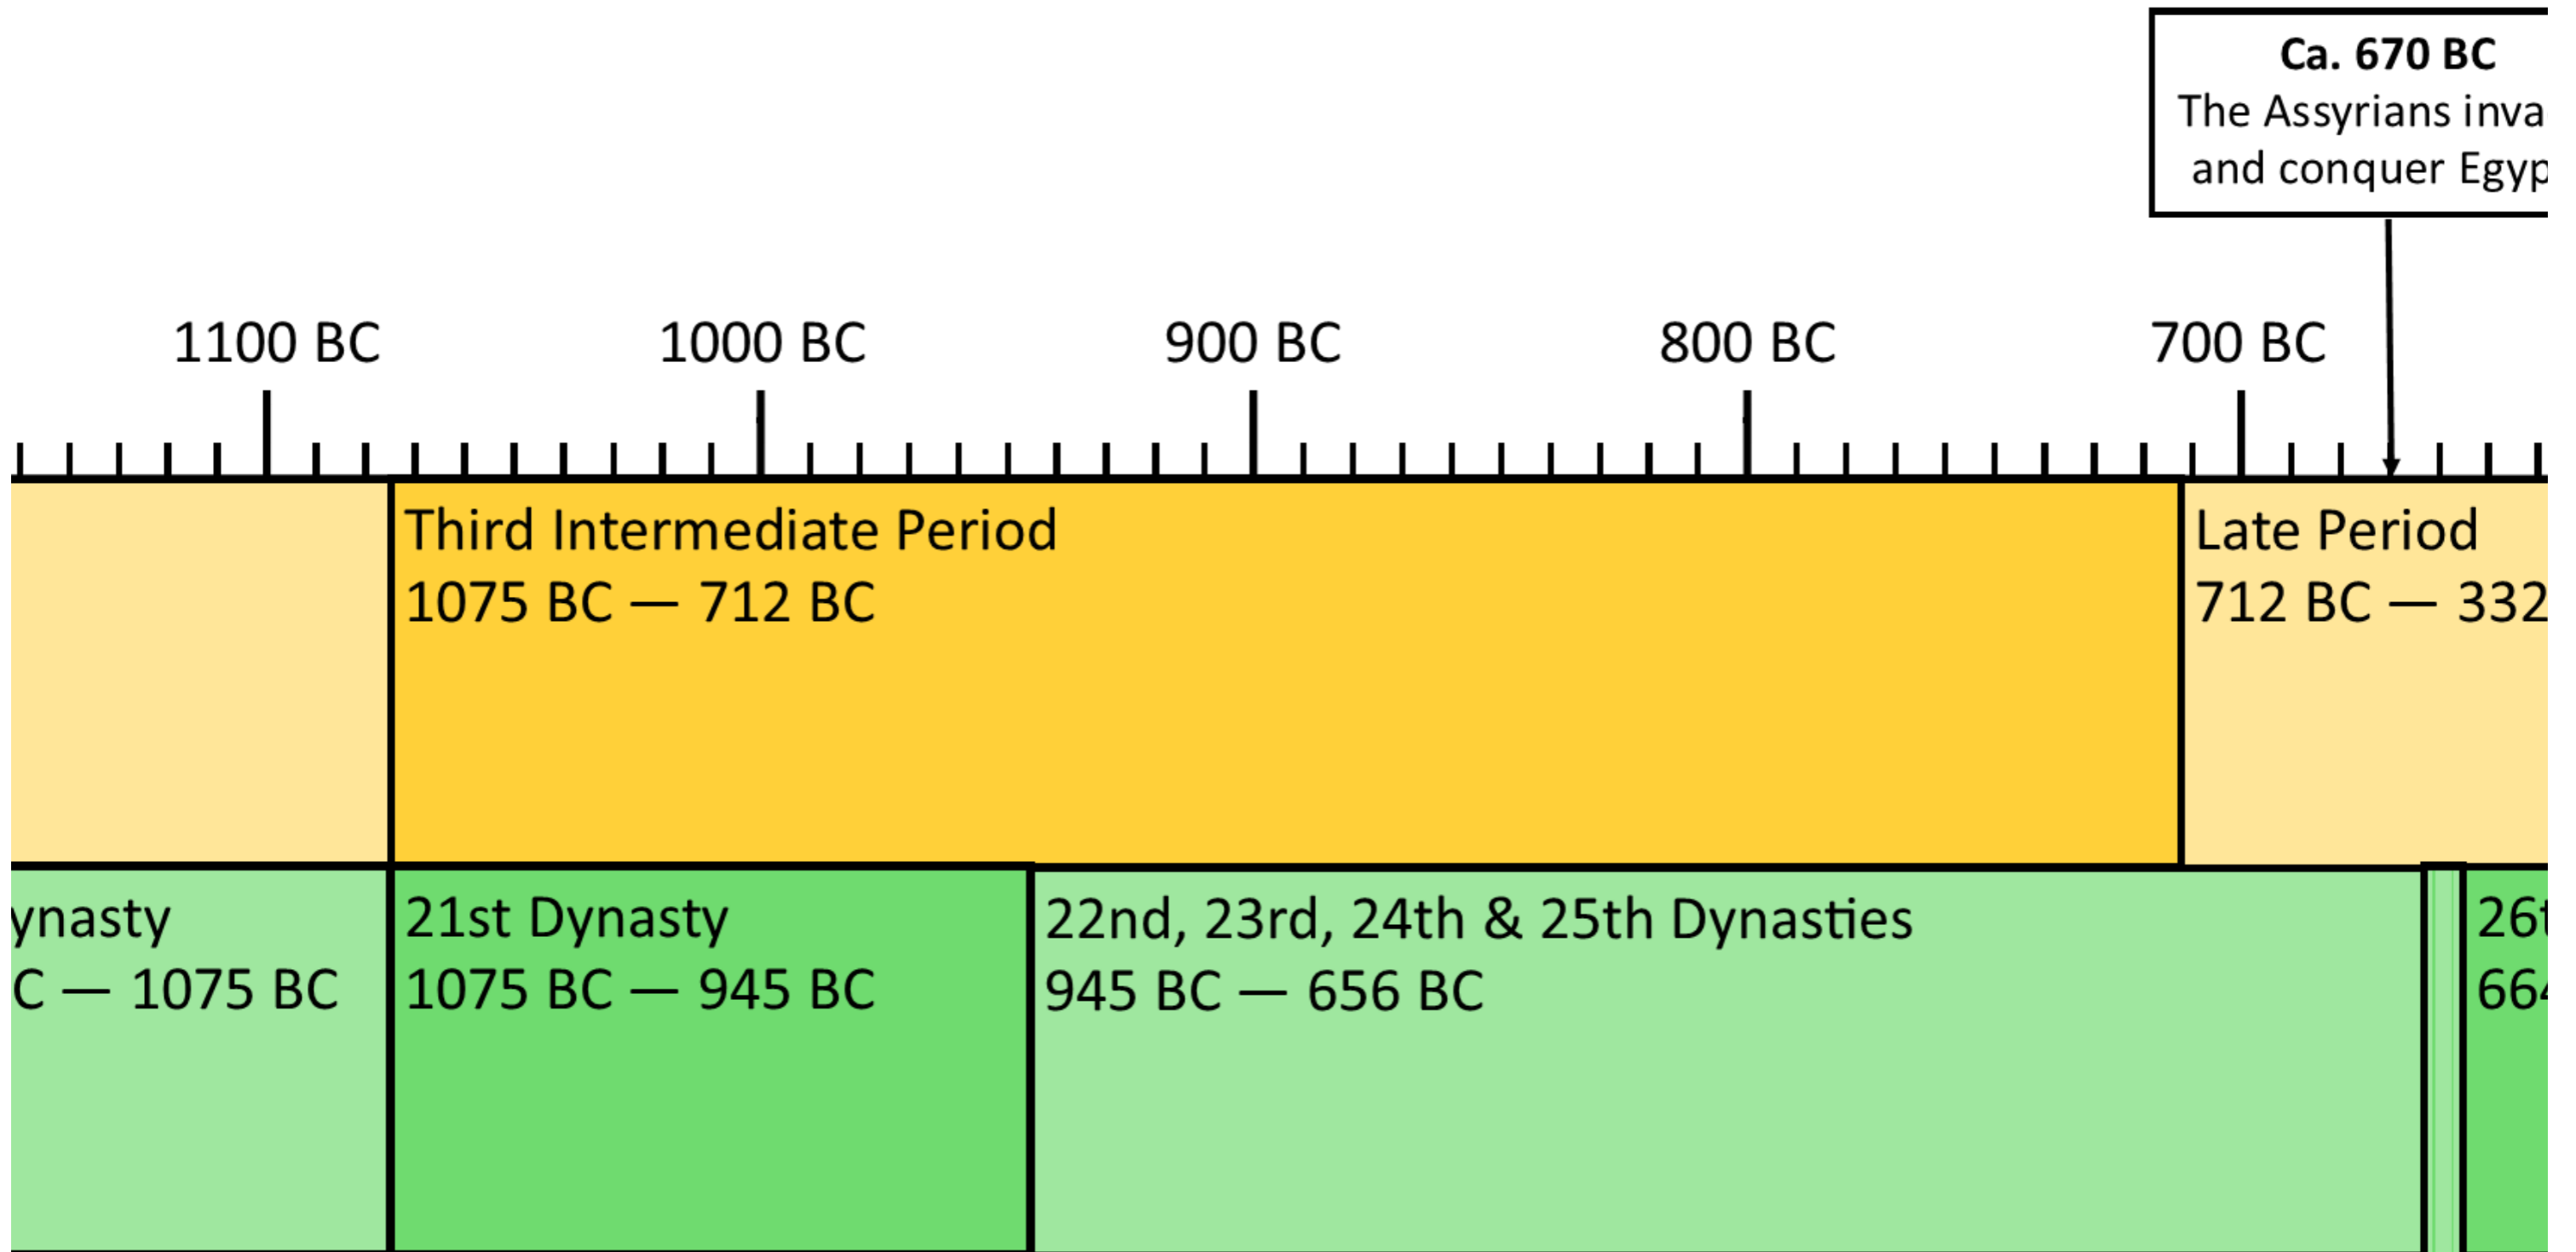

First Intermediate
2130 BC — 2040 BC

4th Dynasty
2625 BC — 2500 BC

5th Dynasty
2500 BC — 2350 BC

5th Dynasty
2350 BC — 2170 BC

7th & 8th Dynasties
2170 BC — 2130 BC

9th & 10th
2130 BC — 1940 BC

During the Middle Kingdom, shabtis and coffins in the shape of bodies appear. Canopic jars have human heads.

Ca. 1600 BC The chariot introduced.

2100 BC 2000 BC 1900 BC 1800 BC 1700

First Intermediate Period 2130 BC — 1980 BC		Middle Kingdom 1980 BC — 1630 BC			Se In Pe 16 15
9th & 10th Dynasties 2130 BC — 2080 BC	11th Dynasty 2080 BC — 1938 BC		12th Dynasty 1938 BC — 1759 BC		15 17 16 15
				13th & 14th Dynasties 1759 BC — 1630 BC	

1332 BC - 1323 BC
Tutenkhamun
ruled for 9 years.
He was only about
9 years old when
he came to the
throne.

1600 BC

1500 BC

1400 BC

1300 BC

12

Second
Intermediate
Period
1630 BC —
1539 BC

New Kingdom
1539 BC — 1075 BC

15th, 16th &
17th Dynasties
1630 BC —
1539 BC

18th Dynasty
1539 BC — 1292 BC

19th Dynasty
1292 BC —
1190 BC

20th Dynasty
1190 BC — 1186 BC

600 BC
The Persians invade
and conquer Egypt.

Ca. 525 BC
The Persian Empire
conquers Egypt.