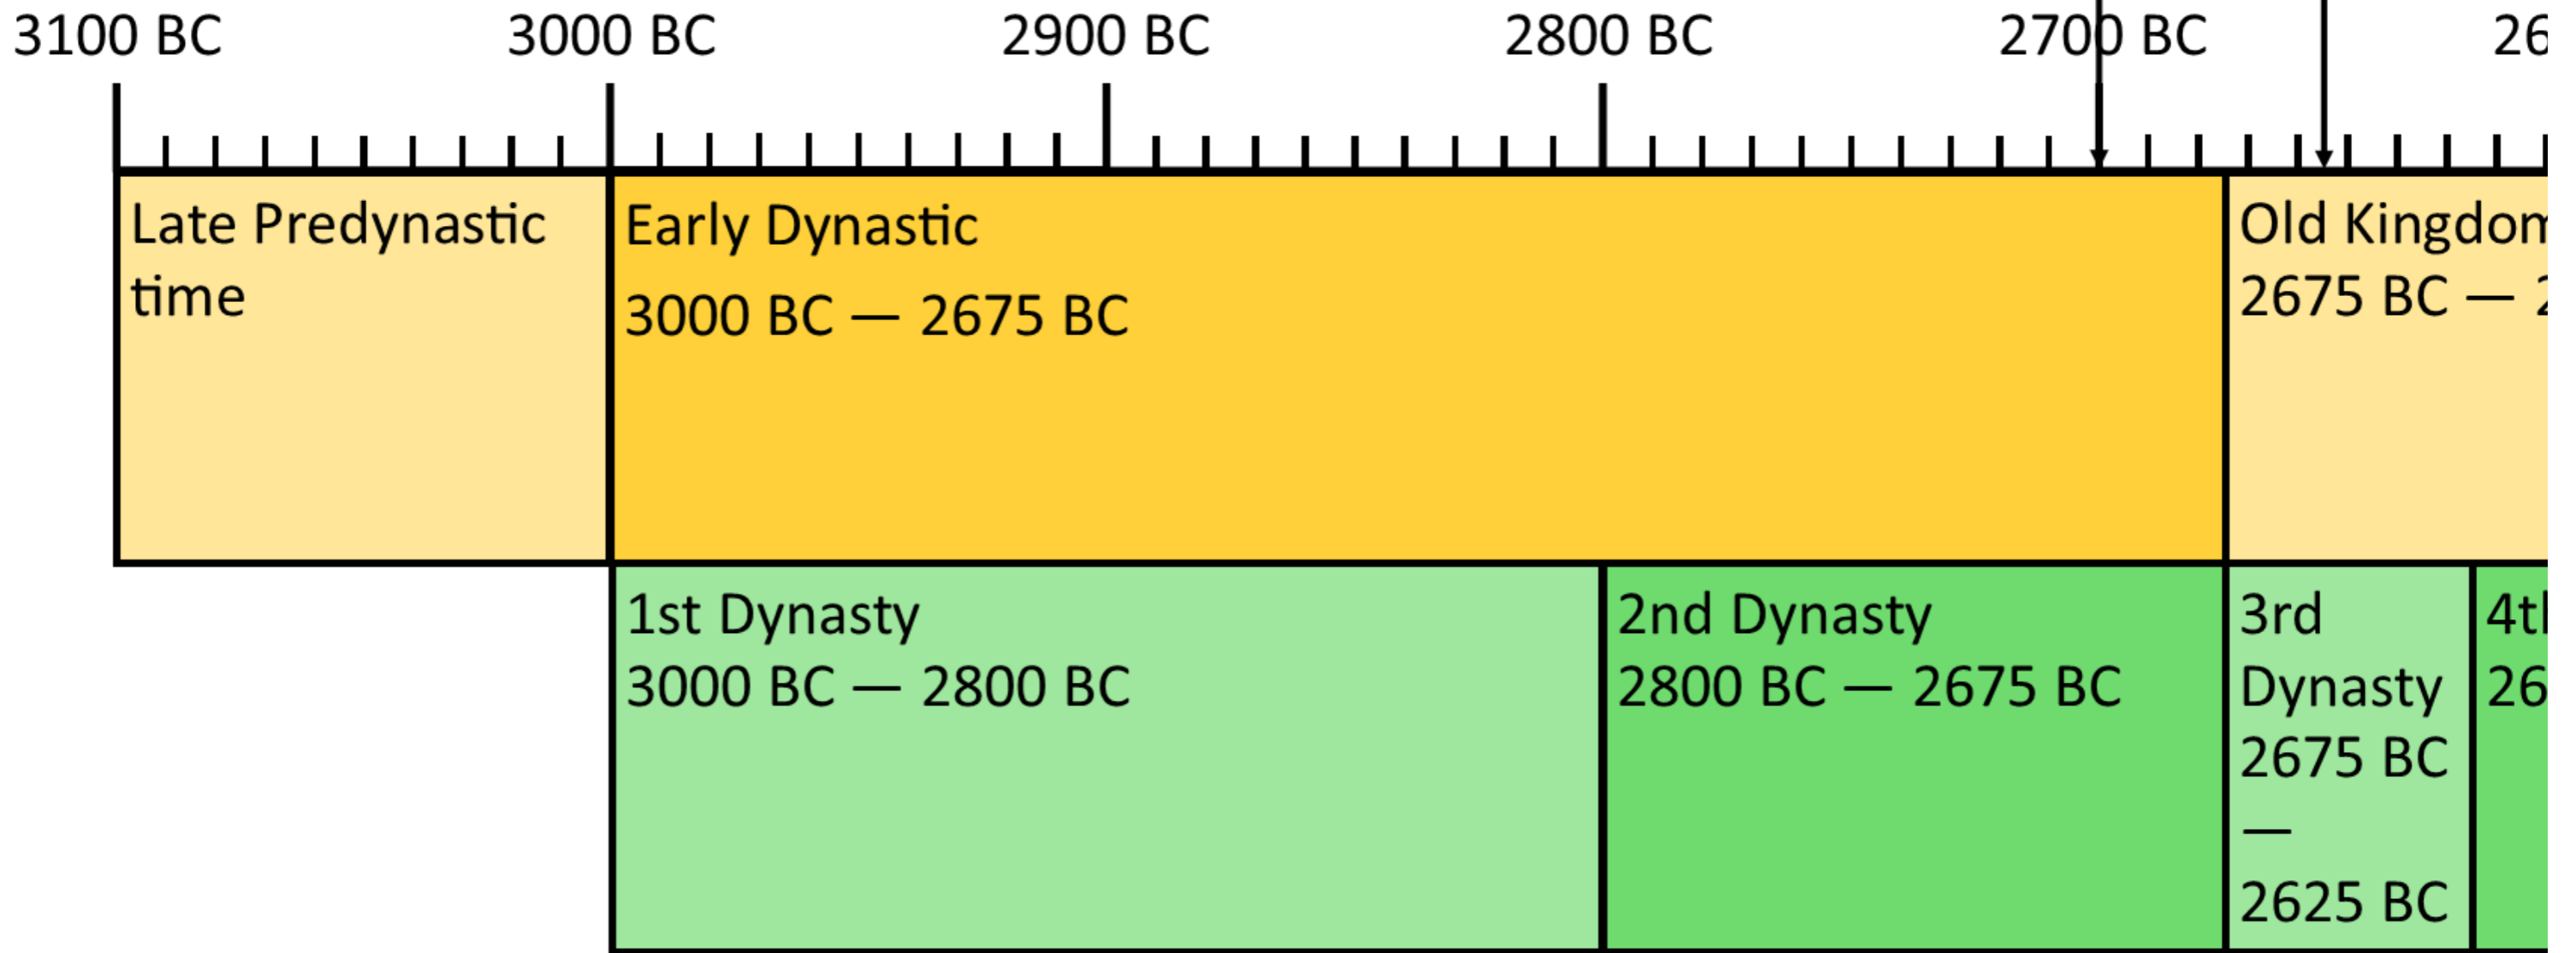

Ca. 3000 BC.
The kingdoms of the Upper and Lower Nile unite and Ancient Egypt is formed.

Ca. 3000 BC.
Hieroglyphs are invented.

Ca. 2700 BC a plant called papyrus is used to make a writing surface.

During the 3rd the Step Pyramids at Saqqara is

During the 3rd Dynasty,
the Step Pyramid at
Saqqara is built.

During the 4th Dynasty,
the Great Pyramids of
Giza and the Sphinx are
built.

2600 BC

2500 BC

2400 BC

2300 BC

2200 BC

Old Kingdom
2686 BC — 2130 BC

1332 BC - 1323 BC
Tutenkhamun
ruled for 9 years.
He was only about
9 years old when
he came to the
throne.

1600 BC

1500 BC

1400 BC

1300 BC

12

Second
Intermediate
Period
1630 BC —
1539 BC

New Kingdom
1539 BC — 1075 BC

15th, 16th &
17th Dynasties
1630 BC —
1539 BC

18th Dynasty
1539 BC — 1292 BC

19th Dynasty
1292 BC —
1190 BC

20th Dynasty
1190 BC — 1186 BC

600 BC
The Persians invade
and conquer Egypt.

Ca. 525 BC
The Persian Empire
conquers Egypt.